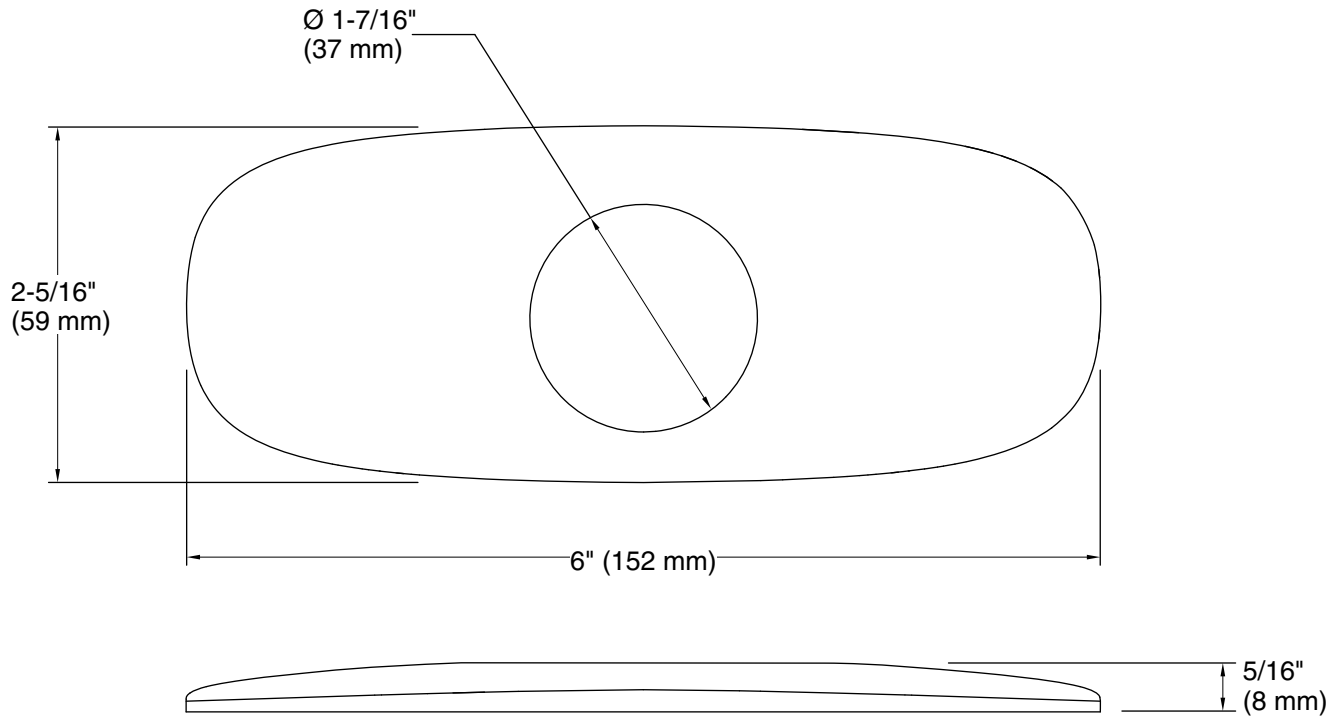

## Available Colors/Finishes

*Color tiles intended for reference only.*

Color	Code	Description
-------	------	-------------

	CP	Polished Chrome
---	----	-----------------

**Technical Information**

All product dimensions are nominal.